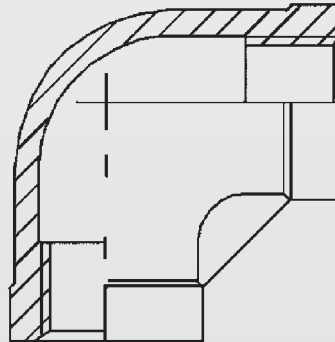

Art.-Nr. 301

Winkel 90° i/i · elbow F/F

Dimension
inch
1/8"
1/4"
3/8"
1/2"
3/4"
1"
1 1/4"
1 1/2"
2"
2 1/2"
3"
4"

Art.-Nr. 301R

Winkel 90° i/i reduziert · elbow F/F reduce

Dimension
inch
3/8 x 1/4"
1/2 x 3/8"
3/4 x 1/2"
1 x 1/2"
1 x 3/4"
1 1/4 x 1"
1 1/2 x 1 1/4"
2 x 1 1/2"

Art.-Nr. 302

Kreuzstück · cross

Dimension
inch
1/8"
1/4"
3/8"
1/2"
3/4"
1"
1-1/4"
1-1/2"
2"
2-1/2"
3"
4"