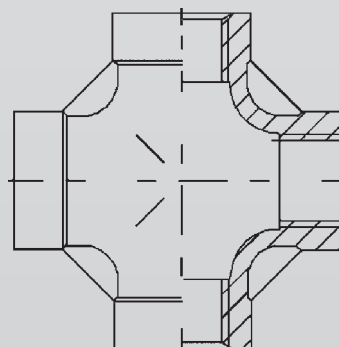

Art.-Nr. 301

Winkel 90° i/i · elbow F/F

Dimension
inch
1/8"
1/4"
3/8"
1/2"
3/4"
1"
1 1/4"
1 1/2"
2"
2 1/2"
3"
4"

Art.-Nr. 301R

Winkel 90° i/i reduziert · elbow F/F reduce

Dimension
inch
3/8 x 1/4"
1/2 x 3/8"
3/4 x 1/2"
1 x 1/2"
1 x 3/4"
1 1/4 x 1"
1 1/2 x 1 1/4"
2 x 1 1/2"

Art.-Nr. 302

Kreuzstück · cross

Dimension
inch
1/8"
1/4"
3/8"
1/2"
3/4"
1"
1-1/4"
1-1/2"
2"
2-1/2"
3"
4"