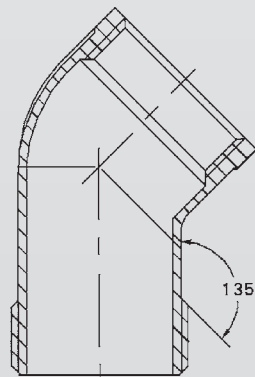

Art.-Nr. 303

Winkel 45° i/i · elbow 45 F/F

Dimension
inch
1/8"
1/4"
3/8"
1/2"
3/4"
1"
1 1/4"
1 1/2"
2"
2 1/2"
3"
4"

Art.-Nr. 303 i/a

Winkel 45° i/a · elbow 45° F/M

Dimension
inch
1/4"
3/8"
1/2"
3/4"
1"
1 1/4"
1 1/2"
2"

Art.-Nr. 304

Winkel 90° i/a · elbow 90 F/M

Dimension
inch
1/8"
1/4"
3/8"
1/2"
3/4"
1"
1 1/4"
1 1/2"
2"
2 1/2"
3"
4"