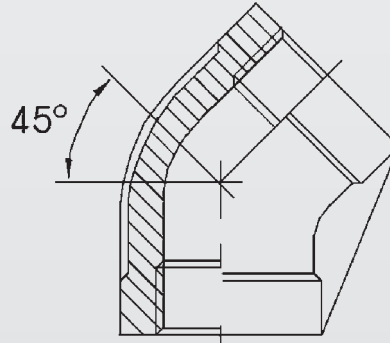

Art.-Nr. 303

Winkel 45° i/i · elbow 45 F/F

Dimension
inch
1/8"
1/4"
3/8"
1/2"
3/4"
1"
1 1/4"
1 1/2"
2"
2 1/2"
3"
4"

Art.-Nr. 303 i/a

Winkel 45° i/a · elbow 45° F/M

Dimension
inch
1/4"
3/8"
1/2"
3/4"
1"
1 1/4"
1 1/2"
2"

Art.-Nr. 304

Winkel 90° i/a · elbow 90 F/M

Dimension
inch
1/8"
1/4"
3/8"
1/2"
3/4"
1"
1 1/4"
1 1/2"
2"
2 1/2"
3"
4"