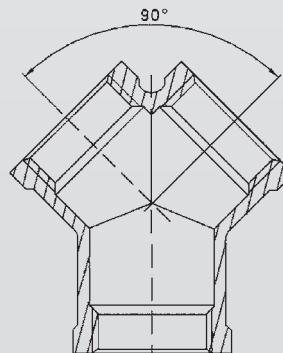

Art.-Nr. 305

Bogen 90° a/a · bend 90 M/M

Dimension
inch
1/8"
1/4"
3/8"
1/2"
3/4"
1"
1 1/4"
1 1/2"
2"

Art.-Nr. 306

Y-Stück · y-type tee

Dimension
inch
1/4"
3/8"
1/2"
3/4"
1"
1 1/4"
1 1/2"
2"

Art.-Nr. 307

T-Stück · equal-tee

Dimension
inch
1/8"
1/4"
3/8"
1/2"
3/4"
1"
1 1/4"
1 1/2"
2"
2 1/2"
3"
4"